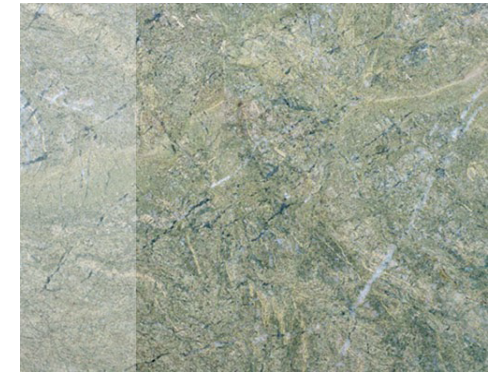

Granite stone is mostly cut in 40×40 and 60×60 sizes.

GOLABI TRADING OFFICE

بازرگانی گلابی

GS 103

GS 102

GS 101

GS 100

GS 107