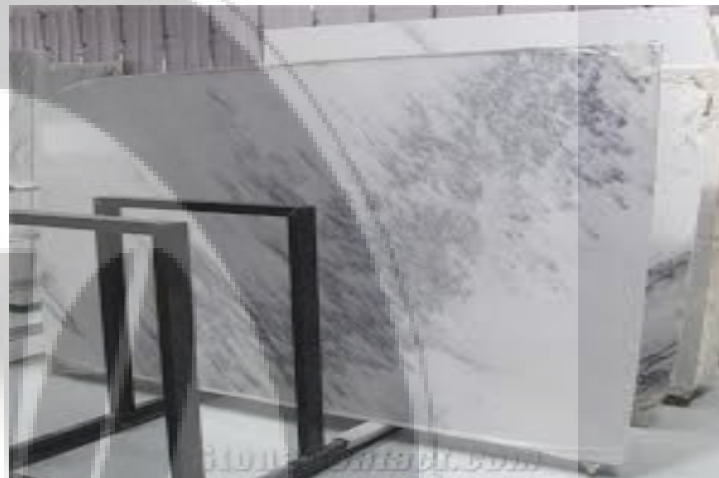

GOLABI TRADING OFFICE

بازار گلابی گلابی