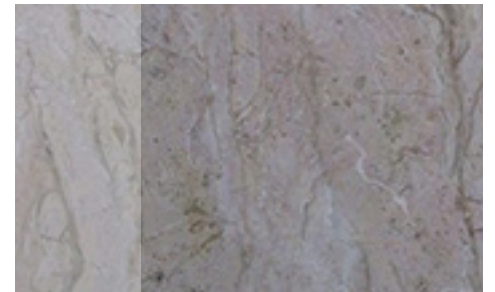

MS 135

MS 134

MS 133

MS 132

MS 139

MS 138

MS 137

MS 136

GOLABI TRADING OFFICE
بازرگانی گلابی