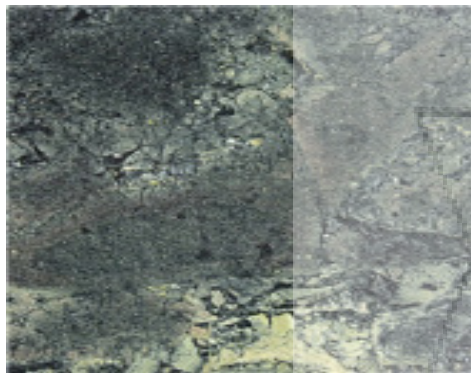

Granite stone is mostly cut in 40×40 and 60×60 sizes.

GOLABI TRADING OFFICE

بازرگانی گلابی

GS 103

GS 102

GS 101

GS 100

GS 107